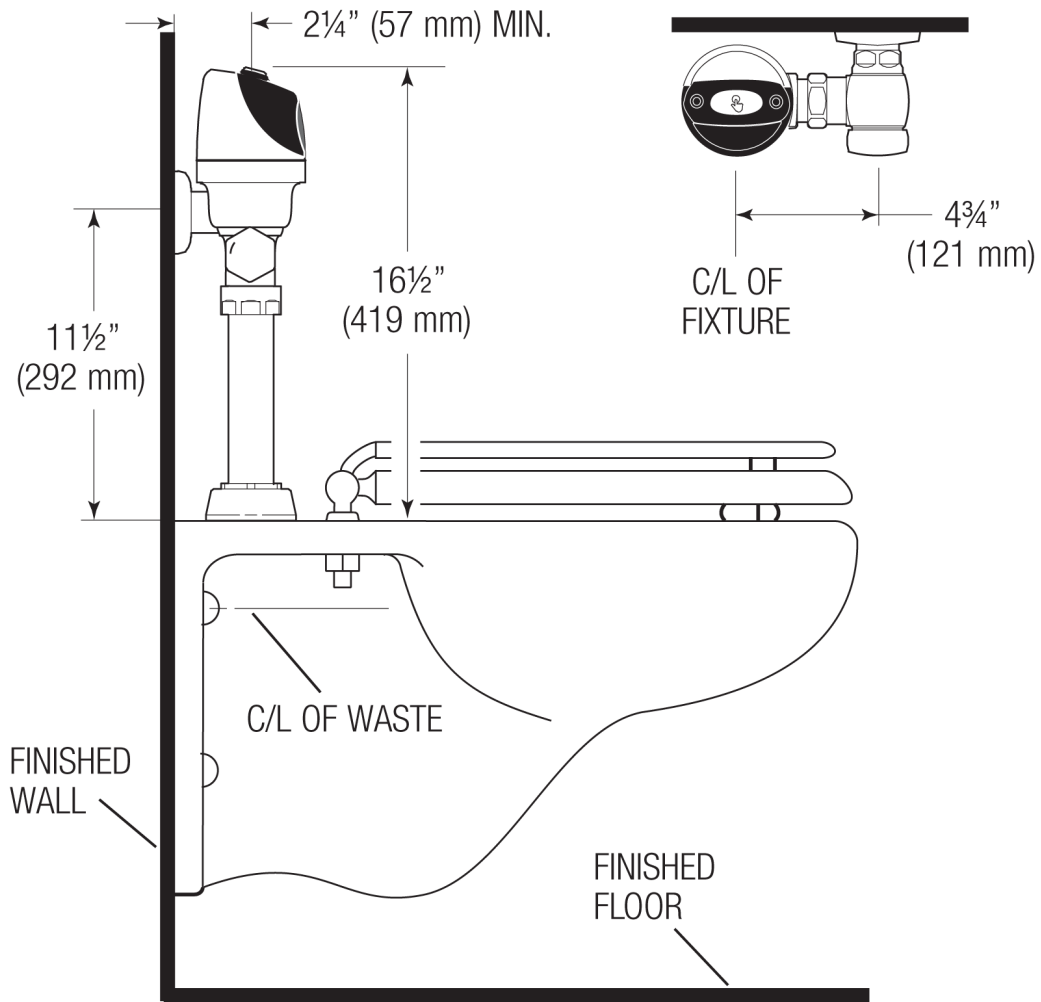

**CODE NUMBER**

3375414

**DESCRIPTION**

1.6/1.1 gpf, Brushed Stainless Finish, Top Spud, Dual Flush, Battery, ECOS® Exposed Sensor Water Closet Retrofit Flushometer.

**DETAILS**

- Flush Volume: 1.6/1.1 gpf (6.0/4.2 Lpf)
- Finish: Brushed Stainless (SF)
- Power Type: Battery
- Battery Life: 6 years
- Valve: Diaphragm
- Valve Body Material: Semi-red Brass
- Fixture Type: Water Closet
- Fixture Connection: Top Spud

**DOWNLOADS**

- [Sloan ECOS Valve Installation Instructions](#)
- [ECOS Single Flush HW Flushometer and Retrofit](#)
- [Control Stop Repair and Maintenance Guide](#)
- [Flush Connections Flanges Repair and Maintenance Guide](#)
- [Tail Piece Repair and Maintenance Guide](#)
- [ECOS Repair and Maintenance Guide](#)
- [ECOS HW Repair and Maintenance Guide](#)
- [Additional Downloads](#)

**NOTES**

All information contained within this document subject to change without notice.

Looking for other variations of the ECOS RESS-C product? [View the general spec sheet with all options.](#)

[Find a compatible urinal](#) for this flushometer.

[Find a compatible water closet](#) for this flushometer.

**Sloan 10500 Seymour Ave, Franklin Park, IL 60131**

Phone: 800.982.5839 • Fax: 800.447.8329 • [sloan.com](http://sloan.com)

**ROUGH-IN**

Sloan 10500 Seymour Ave, Franklin Park, IL 60131  
Phone: 800.982.5839 • Fax: 800.447.8329 • [sloan.com](http://sloan.com)